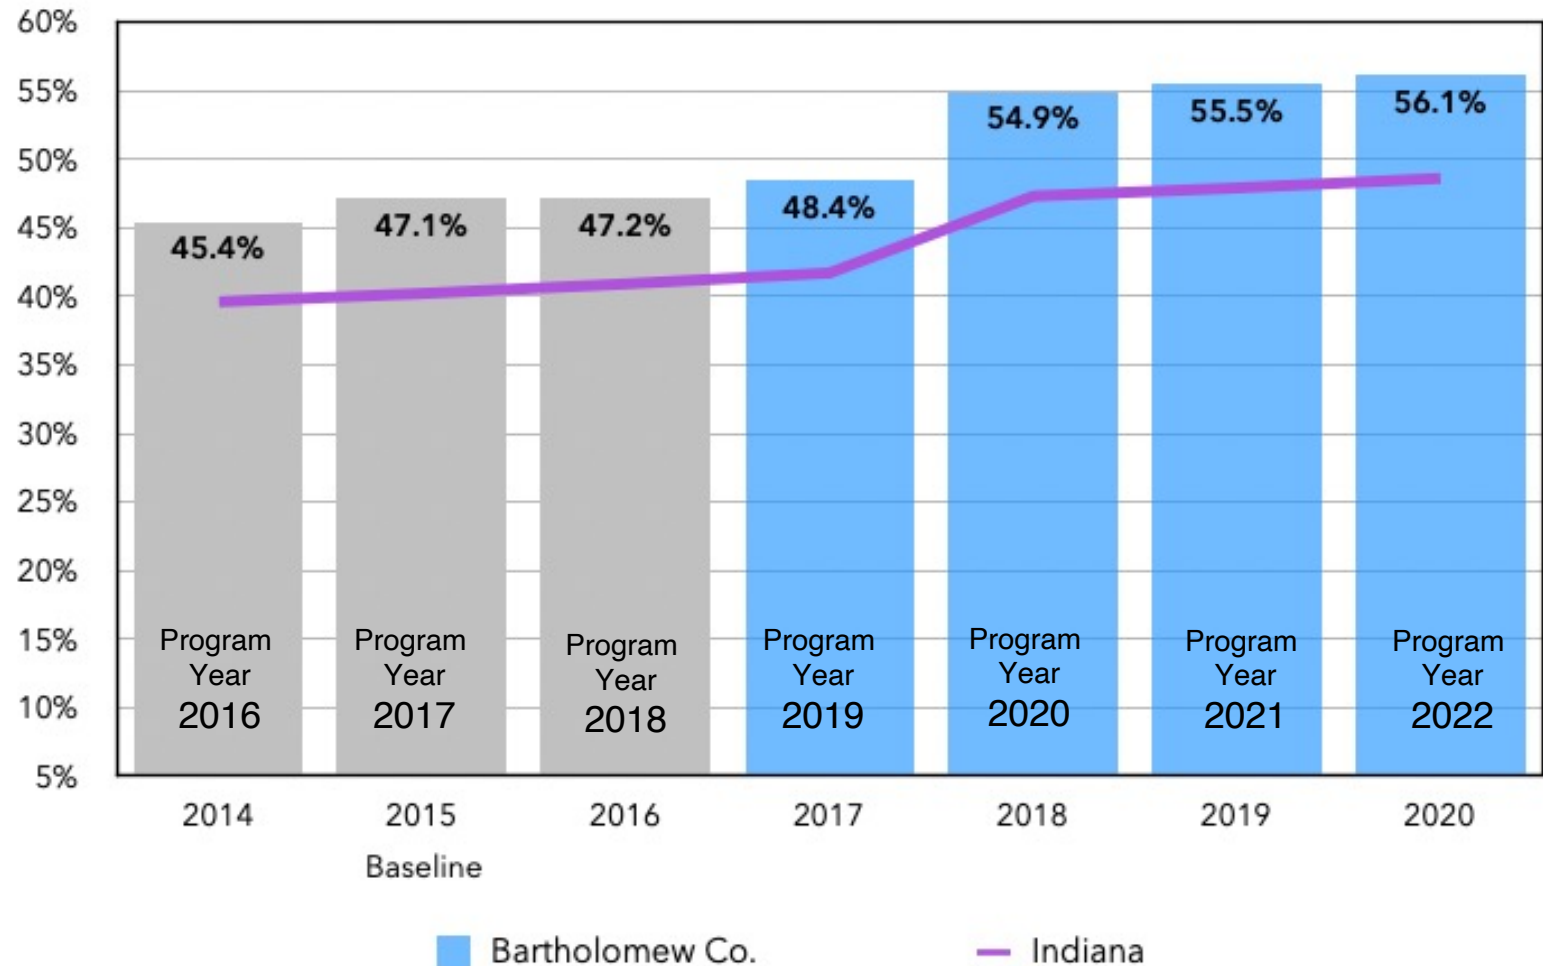

Systems Building – Bartholomew County Educational Attainment Outcomes

Educational Attainment of adults, ages 25 to 64, in **Bartholomew County** runs consistently higher than the state average and increased 9% since 2016.

This metric includes industry certifications, postsecondary certificates and degrees

Bartholomew County Educational Attainment

Source: ACS - Census, 25 - 64 yrs. old, 5 yr. Estimates; Lumina Foundation's Stronger Nation Report