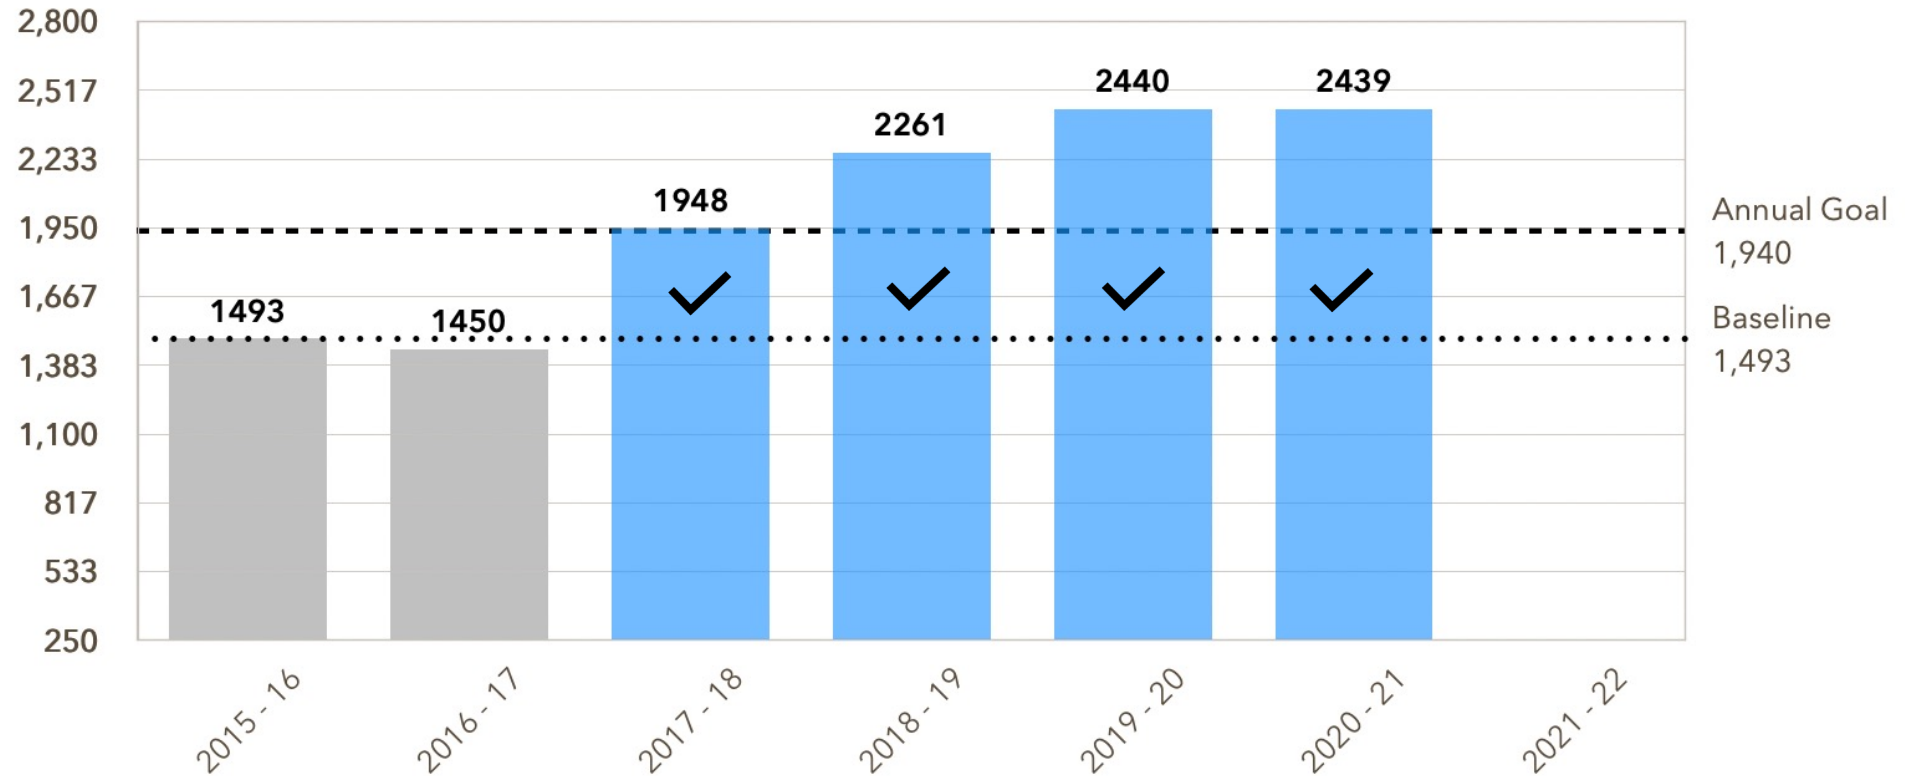

Systems Building – Southeast IN Region Educational Attainment Outcomes

Goal ✓
achieved

More people are earning certifications, certificates and degrees through regional education partner institutions.

The number of graduates remained consistent during the pandemic

OF PEOPLE EARNING CREDENTIALS SE INDIANA

Source: EcO Data Consortium Partner Reports - Adult Education Providers (Jennings Co Ed. Center, McDowell Ed. Center, River Valley Resources), Ivy Tech Campuses (Columbus, Madison, Lawrenceburg, Batesville), IUPUC, and Purdue Polytechnic