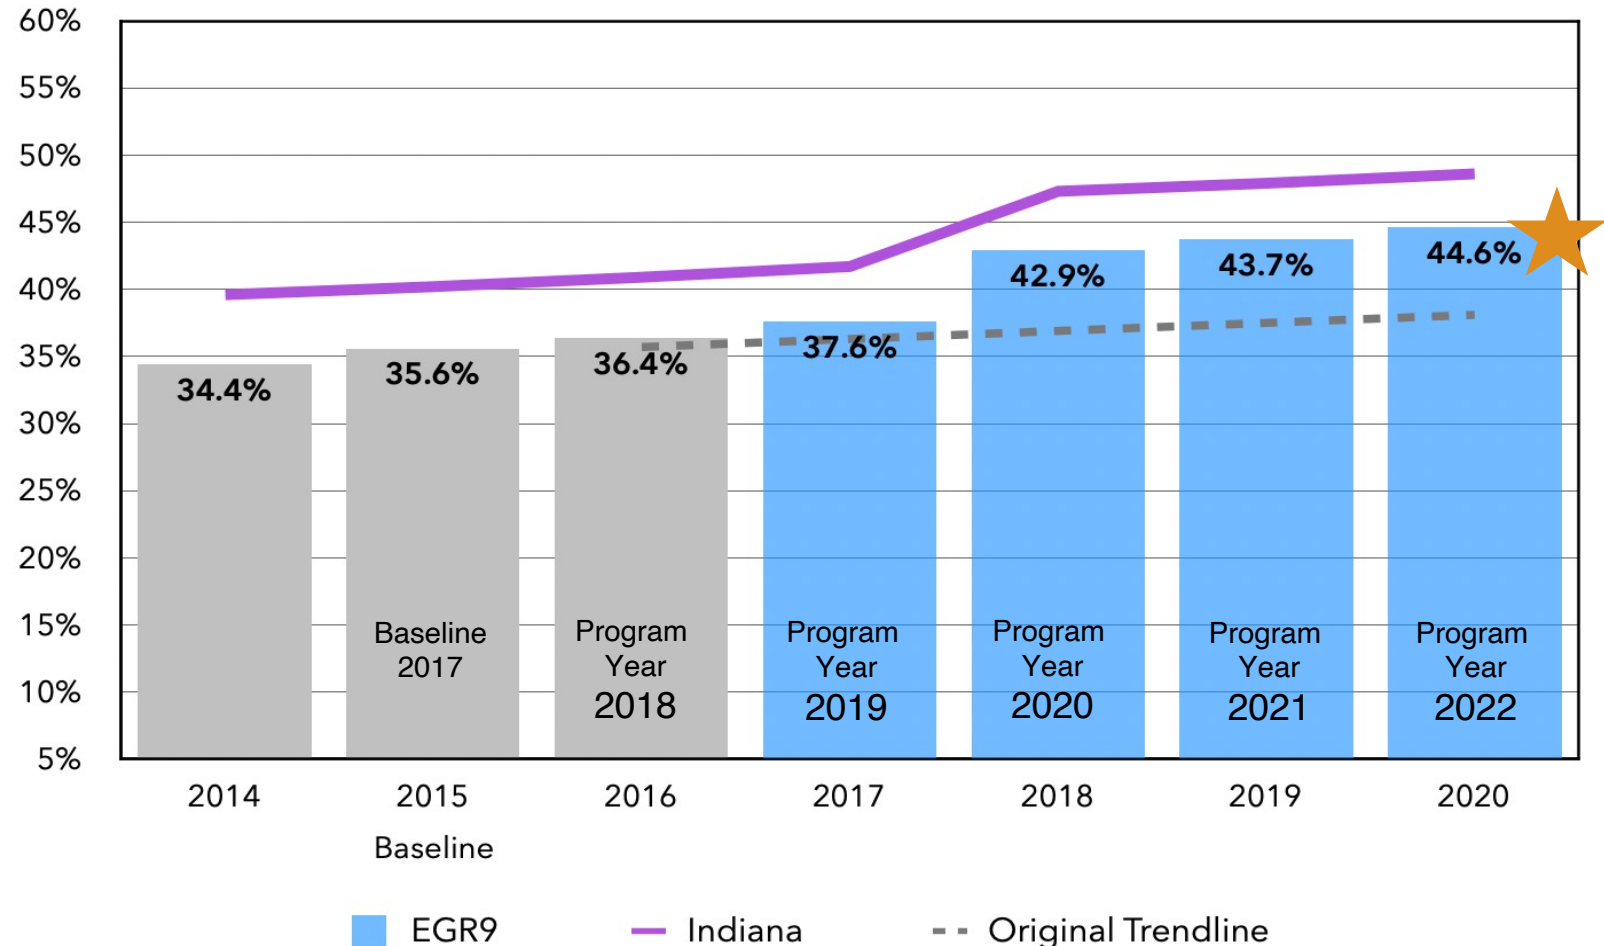

OF PEOPLE EARNING CREDENTIALS SE INDIANA

Source: EcO Data Consortium Partner Reports - Adult Education Providers (Jennings Co Ed. Center, McDowell Ed. Center, River Valley Resources), Ivy Tech Campuses (Columbus, Madison, Lawrenceburg, Batesville), IUPUC, and Purdue Polytechnic

Systems Building – Southeast IN Region

Educational Attainment Outcomes

Goal 
achieved

Educational Attainment of adults, ages 25 to 64, in EGR9 increased at a **faster pace with the launch of co-created regional strategies.**

This metric includes industry certifications, postsecondary certificates and degrees

SE Indiana Educational Attainment

Source: ACS - Census, 25 - 64 yrs. old, 5 yr. Estimates; Lumina Foundation's Stronger Nation Report